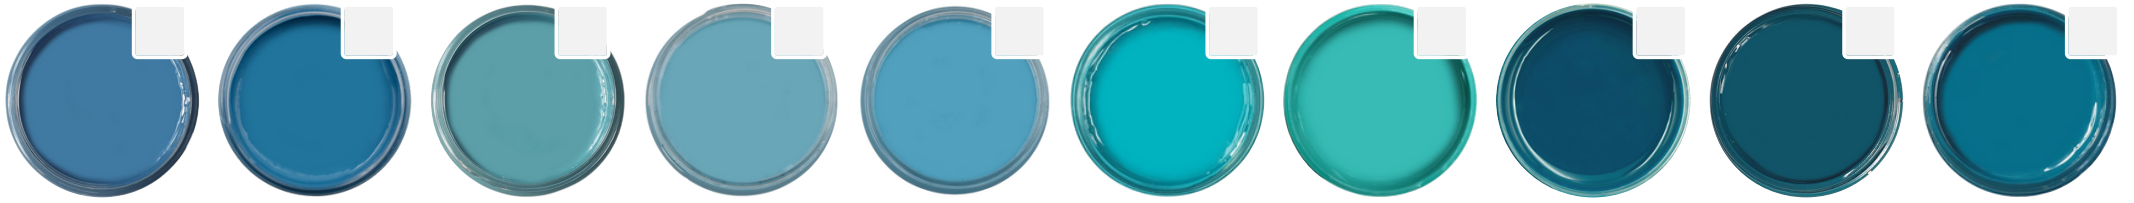

Columbia Blue Sky Blue Powder Blue Arctic Glacier Bermuda Bay Breakfast at Tiffany's Bondi Blue Malachite Lagoon