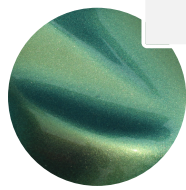

Cranberry

Fuchsia

Rose Gold

Satin Rose Gold

Brushed Copper

COLOUR GUIDE- METALLIC PIGMENT POWDERS

Ruby Copper Bronze Bright Gold Rich Gold Pale Gold Aluminium

COLOUR GUIDE- INTERFERENCE PIGMENT POWDERS

Green Blue Lilac Red Gold

KEY: LEFT PHOTO REPRESENTS PIGMENT IN JAR. RIGHT PHOTO REPRESENTS PIGMENT OVER BLACK BASE.

COLOUR GUIDE- GLOW PIGMENT POWDERS

Purple Blue Blue Green Yellow

KEY: LEFT PHOTO REPRESENTS PIGMENT IN JAR. RIGHT PHOTO REPRESENTS PIGMENT ACTIVATED IN DARK SPACE.

COLOUR GUIDE- STANDARD CHAMELEON PIGMENT POWDERS

Violet/Turquoise/Silver

Violet/Red/Green

Purple/Blue/Red

Blue/Violet/Red

Violet/Blue/Red

Blue/Green/Violet

Blue/Violet

Green/Gold/Blue

Turquoise/Blue/Gold

Green/Gold/Violet

Green/Gold/Blue

Gold/Green

Green/Red/Gold

Rose Gold/Violet

Violet/Red/Orange