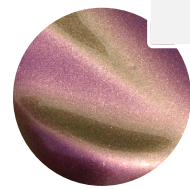

Cranberry

Fuchsia

Rose Gold

Satin Rose Gold

Brushed Copper

COLOUR GUIDE- METALLIC PIGMENT POWDERS

Ruby Copper Bronze Bright Gold Rich Gold Pale Gold Aluminium

COLOUR GUIDE- INTERFERENCE PIGMENT POWDERS

COLOUR GUIDE- STANDARD CHAMELEON PIGMENT POWDERS

Violet/Turquoise/Silver

Violet/Red/Green

Purple/Blue/Red

Blue/Violet/Red

Violet/Blue/Red

Blue/Green/Violet

Blue/Violet

Green/Gold/Blue

Turquoise/Blue/Gold

Green/Gold/Violet

Green/Gold/Blue

Gold/Green

Green/Red/Gold

Rose Gold/Violet

Violet/Red/Orange

Purple/Red/Orange

Red/Orange/Violet

Red/Orange/Gold

COLOUR GUIDE- SUPER CHAMELEON PIGMENT POWDERS

Blue/Green/Purple

Blue/Purple/Red

Green/Red/Purple

Purple/Turquoise/Red