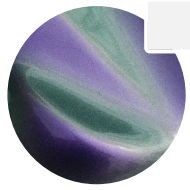

Cranberry

Fuchsia

Rose Gold

Satin Rose Gold

Brushed Copper

COLOUR GUIDE- METALLIC PIGMENT POWDERS

Ruby Copper Bronze Bright Gold Rich Gold Pale Gold Aluminium

COLOUR GUIDE- INTERFERENCE PIGMENT POWDERS

Green Blue Lilac Red Gold

KEY: LEFT PHOTO REPRESENTS PIGMENT IN JAR. RIGHT PHOTO REPRESENTS PIGMENT OVER BLACK BASE.

COLOUR GUIDE- GLOW PIGMENT POWDERS

Purple Blue Blue Green Yellow

KEY: LEFT PHOTO REPRESENTS PIGMENT IN JAR. RIGHT PHOTO REPRESENTS PIGMENT ACTIVATED IN DARK SPACE.

COLOUR GUIDE- STANDARD CHAMELEON PIGMENT POWDERS

Violet/Turquoise/Silver

Violet/Red/Green

Purple/Blue/Red

Blue/Violet/Red

Violet/Blue/Red

Blue/Green/Violet

Blue/Violet