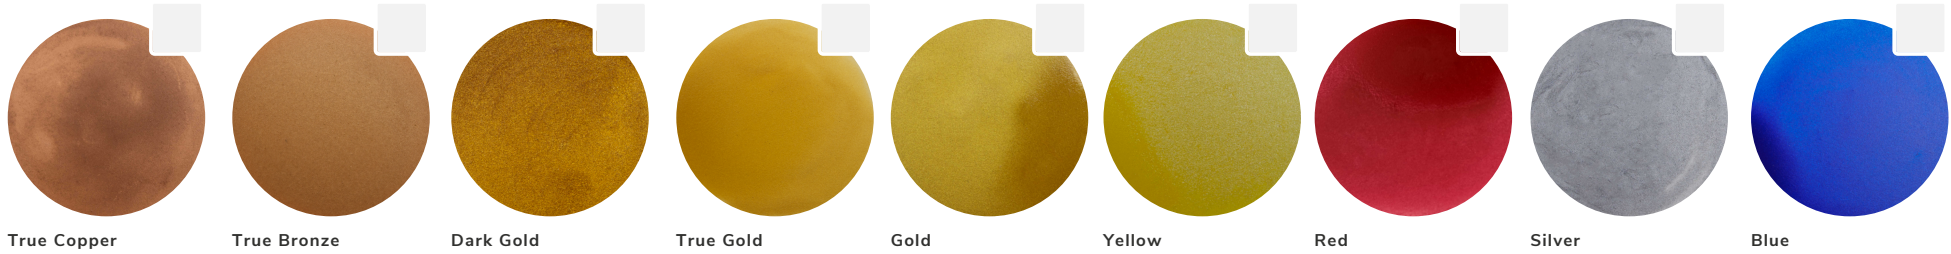

Magenta

Violet

Blue

Turquoise

Green

White

COLOUR GUIDE- CANDY ACRYLIC INKS

Black

Navy

Ocean Blue

Emerald Green

Green

Lemon Yellow

Sunglow Yellow

Orange

Red

Red Oxide

Red Earth

COLOUR GUIDE- METALLIC ACRYLIC INKS

COLOUR GUIDE- FLUORESCENT ACRYLIC INKS