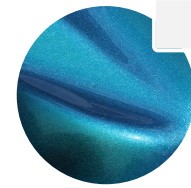

Ruby Copper Bronze Bright Gold Rich Gold Pale Gold Aluminium

COLOUR GUIDE- INTERFERENCE PIGMENT POWDERS

Green Blue Lilac Red Gold

KEY: LEFT PHOTO REPRESENTS PIGMENT IN JAR. RIGHT PHOTO REPRESENTS PIGMENT OVER BLACK BASE.

COLOUR GUIDE- GLOW PIGMENT POWDERS

Purple Blue Blue Green Yellow

KEY: LEFT PHOTO REPRESENTS PIGMENT IN JAR. RIGHT PHOTO REPRESENTS PIGMENT ACTIVATED IN DARK SPACE.

COLOUR GUIDE- STANDARD CHAMELEON PIGMENT POWDERS

Violet/Blue/Turquoise

Violet/Turquoise

Violet/Green/Gold

Blue/Violet/Red

Violet/Indigo

Violet/Blue

Blue/Indigo

Green/Gold/Blue

Turquoise/Indigo/Blue

Green/Indigo/Blue

Blue/Gold/Green

Gold/Green

Green/Red

Violet/Rose Gold/Green

Violet/Red/Orange

Violet/Red/Gold