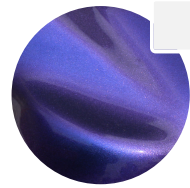

Ruby Copper Bronze Bright Gold Rich Gold Pale Gold Aluminium

COLOUR GUIDE- INTERFERENCE PIGMENT POWDERS

Green Blue Lilac Red Gold

KEY: LEFT PHOTO REPRESENTS PIGMENT IN JAR. RIGHT PHOTO REPRESENTS PIGMENT OVER BLACK BASE.

COLOUR GUIDE- GLOW PIGMENT POWDERS

Purple Blue Blue Green Yellow

KEY: LEFT PHOTO REPRESENTS PIGMENT IN JAR. RIGHT PHOTO REPRESENTS PIGMENT ACTIVATED IN DARK SPACE.

COLOUR GUIDE- STANDARD CHAMELEON PIGMENT POWDERS

Violet/Blue/Turquoise

Violet/Turquoise

Violet/Green/Gold

Blue/Violet/Red

Violet/Indigo

Violet/Blue

Blue/Indigo

Green/Gold/Blue

Turquoise/Indigo/Blue

Green/Indigo/Blue

Blue/Gold/Green

Gold/Green

Green/Red

Violet/Rose Gold/Green

Violet/Red/Orange

Violet/Red/Gold