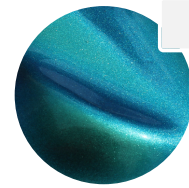

Ruby Copper Bronze Bright Gold Rich Gold Pale Gold Aluminium

COLOUR GUIDE- INTERFERENCE PIGMENT POWDERS

Green Blue Lilac Red Gold

KEY: LEFT PHOTO REPRESENTS PIGMENT IN JAR. RIGHT PHOTO REPRESENTS PIGMENT OVER BLACK BASE.

COLOUR GUIDE- GLOW PIGMENT POWDERS

Purple Blue Blue Green Yellow

KEY: LEFT PHOTO REPRESENTS PIGMENT IN JAR. RIGHT PHOTO REPRESENTS PIGMENT ACTIVATED IN DARK SPACE.

COLOUR GUIDE- STANDARD CHAMELEON PIGMENT POWDERS

Violet/Blue/Turquoise

Violet/Turquoise

Violet/Green/Gold

Blue/Violet/Red

Violet/Indigo

Violet/Blue

Blue/Indigo

Green/Gold/Blue

Turquoise/Indigo/Blue

Green/Indigo/Blue

Blue/Gold/Green

Gold/Green

Green/Red

Violet/Rose Gold/Green

Violet/Red/Orange

Violet/Red/Gold