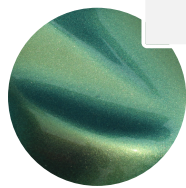

Ruby Copper Bronze Bright Gold Rich Gold Pale Gold Aluminium

COLOUR GUIDE- INTERFERENCE PIGMENT POWDERS

Green Blue Lilac Red Gold

KEY: LEFT PHOTO REPRESENTS PIGMENT IN JAR. RIGHT PHOTO REPRESENTS PIGMENT OVER BLACK BASE.

COLOUR GUIDE- GLOW PIGMENT POWDERS

Purple Blue Blue Green Yellow

KEY: LEFT PHOTO REPRESENTS PIGMENT IN JAR. RIGHT PHOTO REPRESENTS PIGMENT ACTIVATED IN DARK SPACE.

COLOUR GUIDE- STANDARD CHAMELEON PIGMENT POWDERS

Violet/Blue/Turquoise

Violet/Turquoise

Violet/Green/Gold

Blue/Violet/Red

Violet/Indigo

Violet/Blue

Blue/Indigo

Green/Gold/Blue

Turquoise/Indigo/Blue

Green/Indigo/Blue

Blue/Gold/Green

Gold/Green

Green/Red

Violet/Rose Gold/Green

Violet/Red/Orange

Violet/Red/Gold