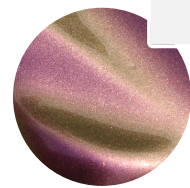

Ruby Copper Bronze Bright Gold Rich Gold Pale Gold Aluminium

COLOUR GUIDE- INTERFERENCE PIGMENT POWDERS

Green Blue Lilac Red Gold

KEY: LEFT PHOTO REPRESENTS PIGMENT IN JAR. RIGHT PHOTO REPRESENTS PIGMENT OVER BLACK BASE.

COLOUR GUIDE- GLOW PIGMENT POWDERS

Purple Blue Blue Green Yellow

KEY: LEFT PHOTO REPRESENTS PIGMENT IN JAR. RIGHT PHOTO REPRESENTS PIGMENT ACTIVATED IN DARK SPACE.

COLOUR GUIDE- STANDARD CHAMELEON PIGMENT POWDERS

Turquoise/Indigo/Blue

Green/Indigo/Blue

Blue/Gold/Green

Gold/Green

Green/Red

Violet/Rose Gold/Green

Violet/Red/Orange

Violet/Red/Gold

Red/Orange/Violet

Rose Gold/Green

COLOUR GUIDE- SUPER CHAMELEON PIGMENT POWDERS

Blue/Green/Purple

Blue/Purple/Red

Green/Red/Purple

Purple/Turquoise/Red

Deep Purple/Orange