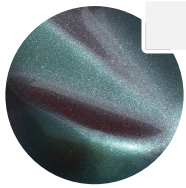

COLOUR GUIDE- LUSTER PIGMENT POWDERS

Pearl White

Platinum

Graphite

Chocolate Brown

Almond

Galaxy Mauve

Deep Purple

Cranberry

Fuchsia

Rose Gold

Satin Rose Gold

Brushed Copper

justresin
ART & SUPPLIES

WWW.JUSTRESIN.COM.AU

COLOUR GUIDE- METALLIC PIGMENT POWDERS

Ruby Copper Bronze Bright Gold Rich Gold Pale Gold Aluminium

COLOUR GUIDE- INTERFERENCE PIGMENT POWDERS

Green Blue Lilac Red Gold

KEY: LEFT PHOTO REPRESENTS PIGMENT IN JAR. RIGHT PHOTO REPRESENTS PIGMENT OVER BLACK BASE.

COLOUR GUIDE- GLOW PIGMENT POWDERS

Purple Blue Blue Green Yellow

KEY: LEFT PHOTO REPRESENTS PIGMENT IN JAR. RIGHT PHOTO REPRESENTS PIGMENT ACTIVATED IN DARK SPACE.

COLOUR GUIDE- STANDARD CHAMELEON PIGMENT POWDERS